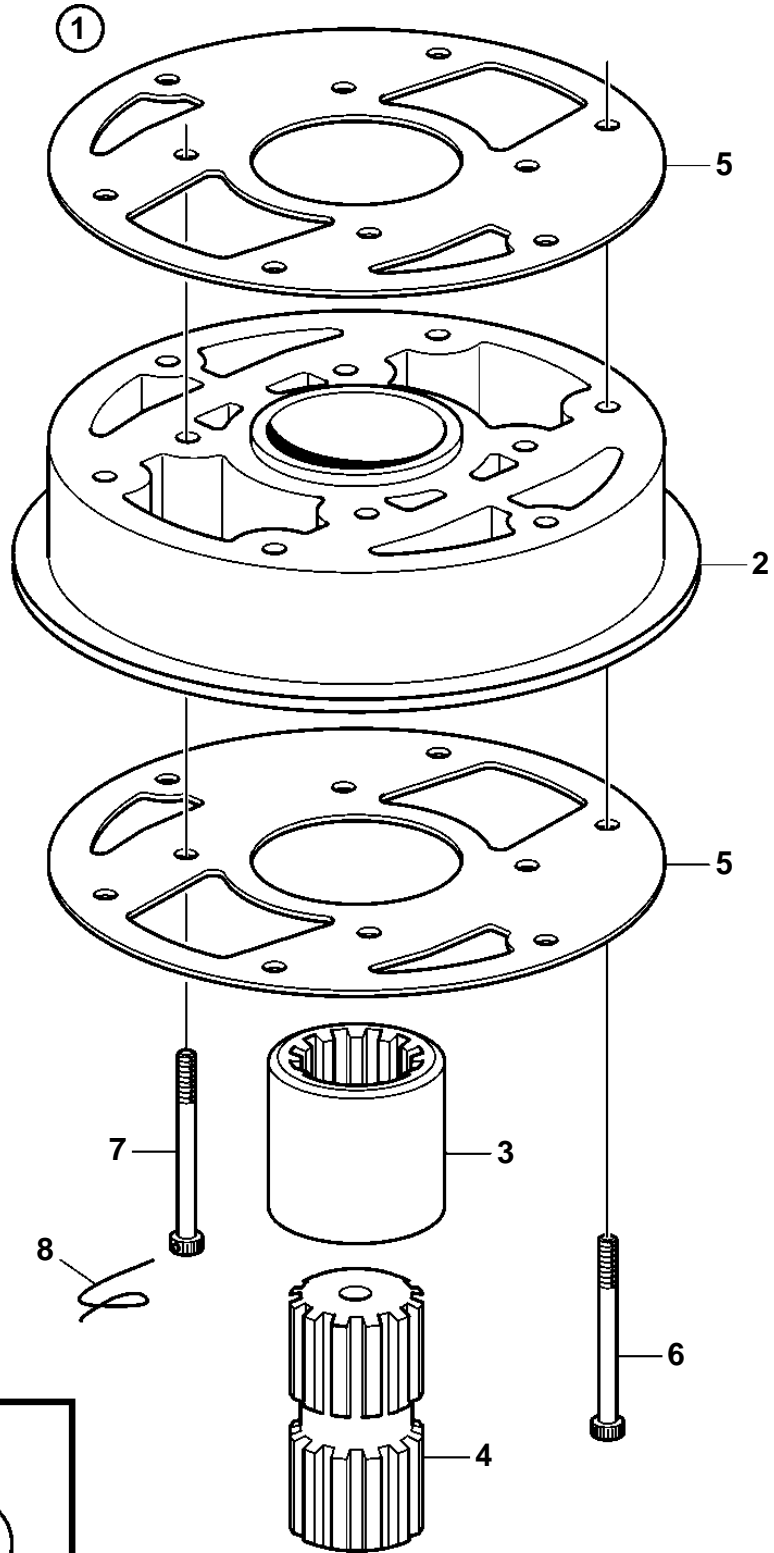

120S-D, 120S-E

120S-D, 120S-E

REF	PART NO.	QTY	DESCRIPTION	NOTES
1	854172	1	Extension kit	4"
2		1	· Extension	
3	852442	1	· Splined sleeve	
4	852444	1	· Extension shaft	
5	3856834	2	· Gasket	(853892)
6	967688	4	· Screw	L=140mm
	851859	4	· Screw	L=140mm
7	967689	2	· Screw	L=160mm
8	852669	1	· Locking wire	
9	948298	X	· Shim	TH = 0,10mm
	948299	X	· Shim	TH = 0.15mm
	948300	X	· Shim	TH=0.35mm